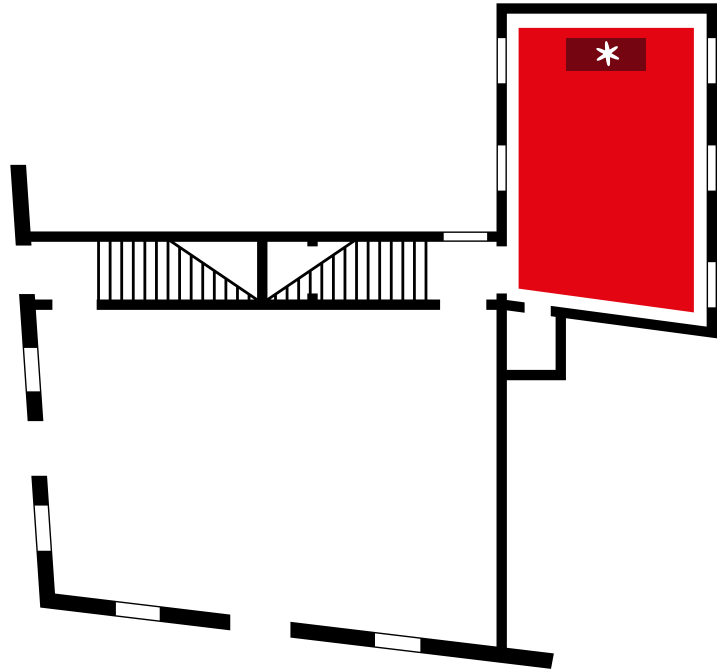

# THE TOMMASEO HALL

---

entrance from first floor  
from Calle della Verona

6,50+10,70+6,70+11,40 mts  
\*podium 3,20×1,30×0,20 mts

surface area 73 mts<sup>2</sup>

height 5,00 mts

seating capacity: 50 persons and 50  
persons standing

WC  
WC  
GROUND  
FLOOR